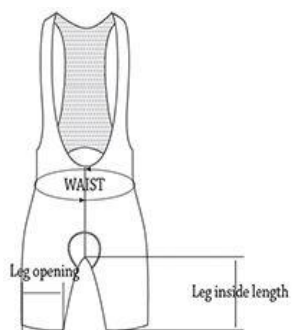

Jerseys										
MAN		2XS	XS	S	M	L	XL	2XL	3XL	4XL
Chest	cm	86-92	92-97	97-102	102-106	106-110	110-114	114-118	118-122	122-126
	Inches	34"-36	36"-38"	38"-40"	40"-42"	42"-44"	44"-46"	46"-48"	48"-50"	50"-52"
Front length		57	59	61	62	64	66	67	70	72
Back length		68	70	72	74	76	78	80	82	84
Cuff- (elasticated)		24+	25+	26+	27+	28+	29+	30+	31+	32+
WOMAN		2XS-6	XS-8	S-10	M-12	L-14	XL-16	2XL-18	3XL-20	4XL-22
Chest	cm	82	86	90	94	98	102	106	110	114
	Inches	32	34	36	37	38	40	42	44	46
Front length		56	57	61	62	63	67	69	70	73
Back length		66	68	71	72	73	77	78	80	82
Cuff- (elasticated)		19+	20+	22+	23+	24+	26+	27+	28+	29+

Shorts										
MAN		2XS	XS	S	M	L	XL	2XL	3XL	4XL
WAIST	cm	68-76	74-81	78-84	81-86	84-89	86-91	89-94	92-99	94-105
Inside Leg		22	22	23	23	23	24	24	24	24
Leg Cuff opening		34	36	38	40	42	44	46	48	48
WOMAN		2XS-6	XS-8	S-10	M-12	L-14	XL-16	2XL-18	3XL-20	4XL-22
WAIST	cm	62-70	68-76	74-81	78-84	81-86	84-89	86-91	89-94	92-99
Inside Leg		22	22	22	23	23	23	24	24	24
Leg Cuff opening		32	34	36	38	40	42	44	46	48

Downhill (Lose fit)										
Man		2XS	XS	S	M	L	XL	2XL	3XL	4XL
Women		XS	S	M	L	XL	2XL	3XL	4XL	
		cm	cm	cm	cm	cm	cm	cm	cm	cm
Body Length		68	70	72	74	76	78	80	82	84
Chest		108	112	116	120	124	128	132	136	140
Sleeve Length		78	79	80	81	82	83	84	85	86